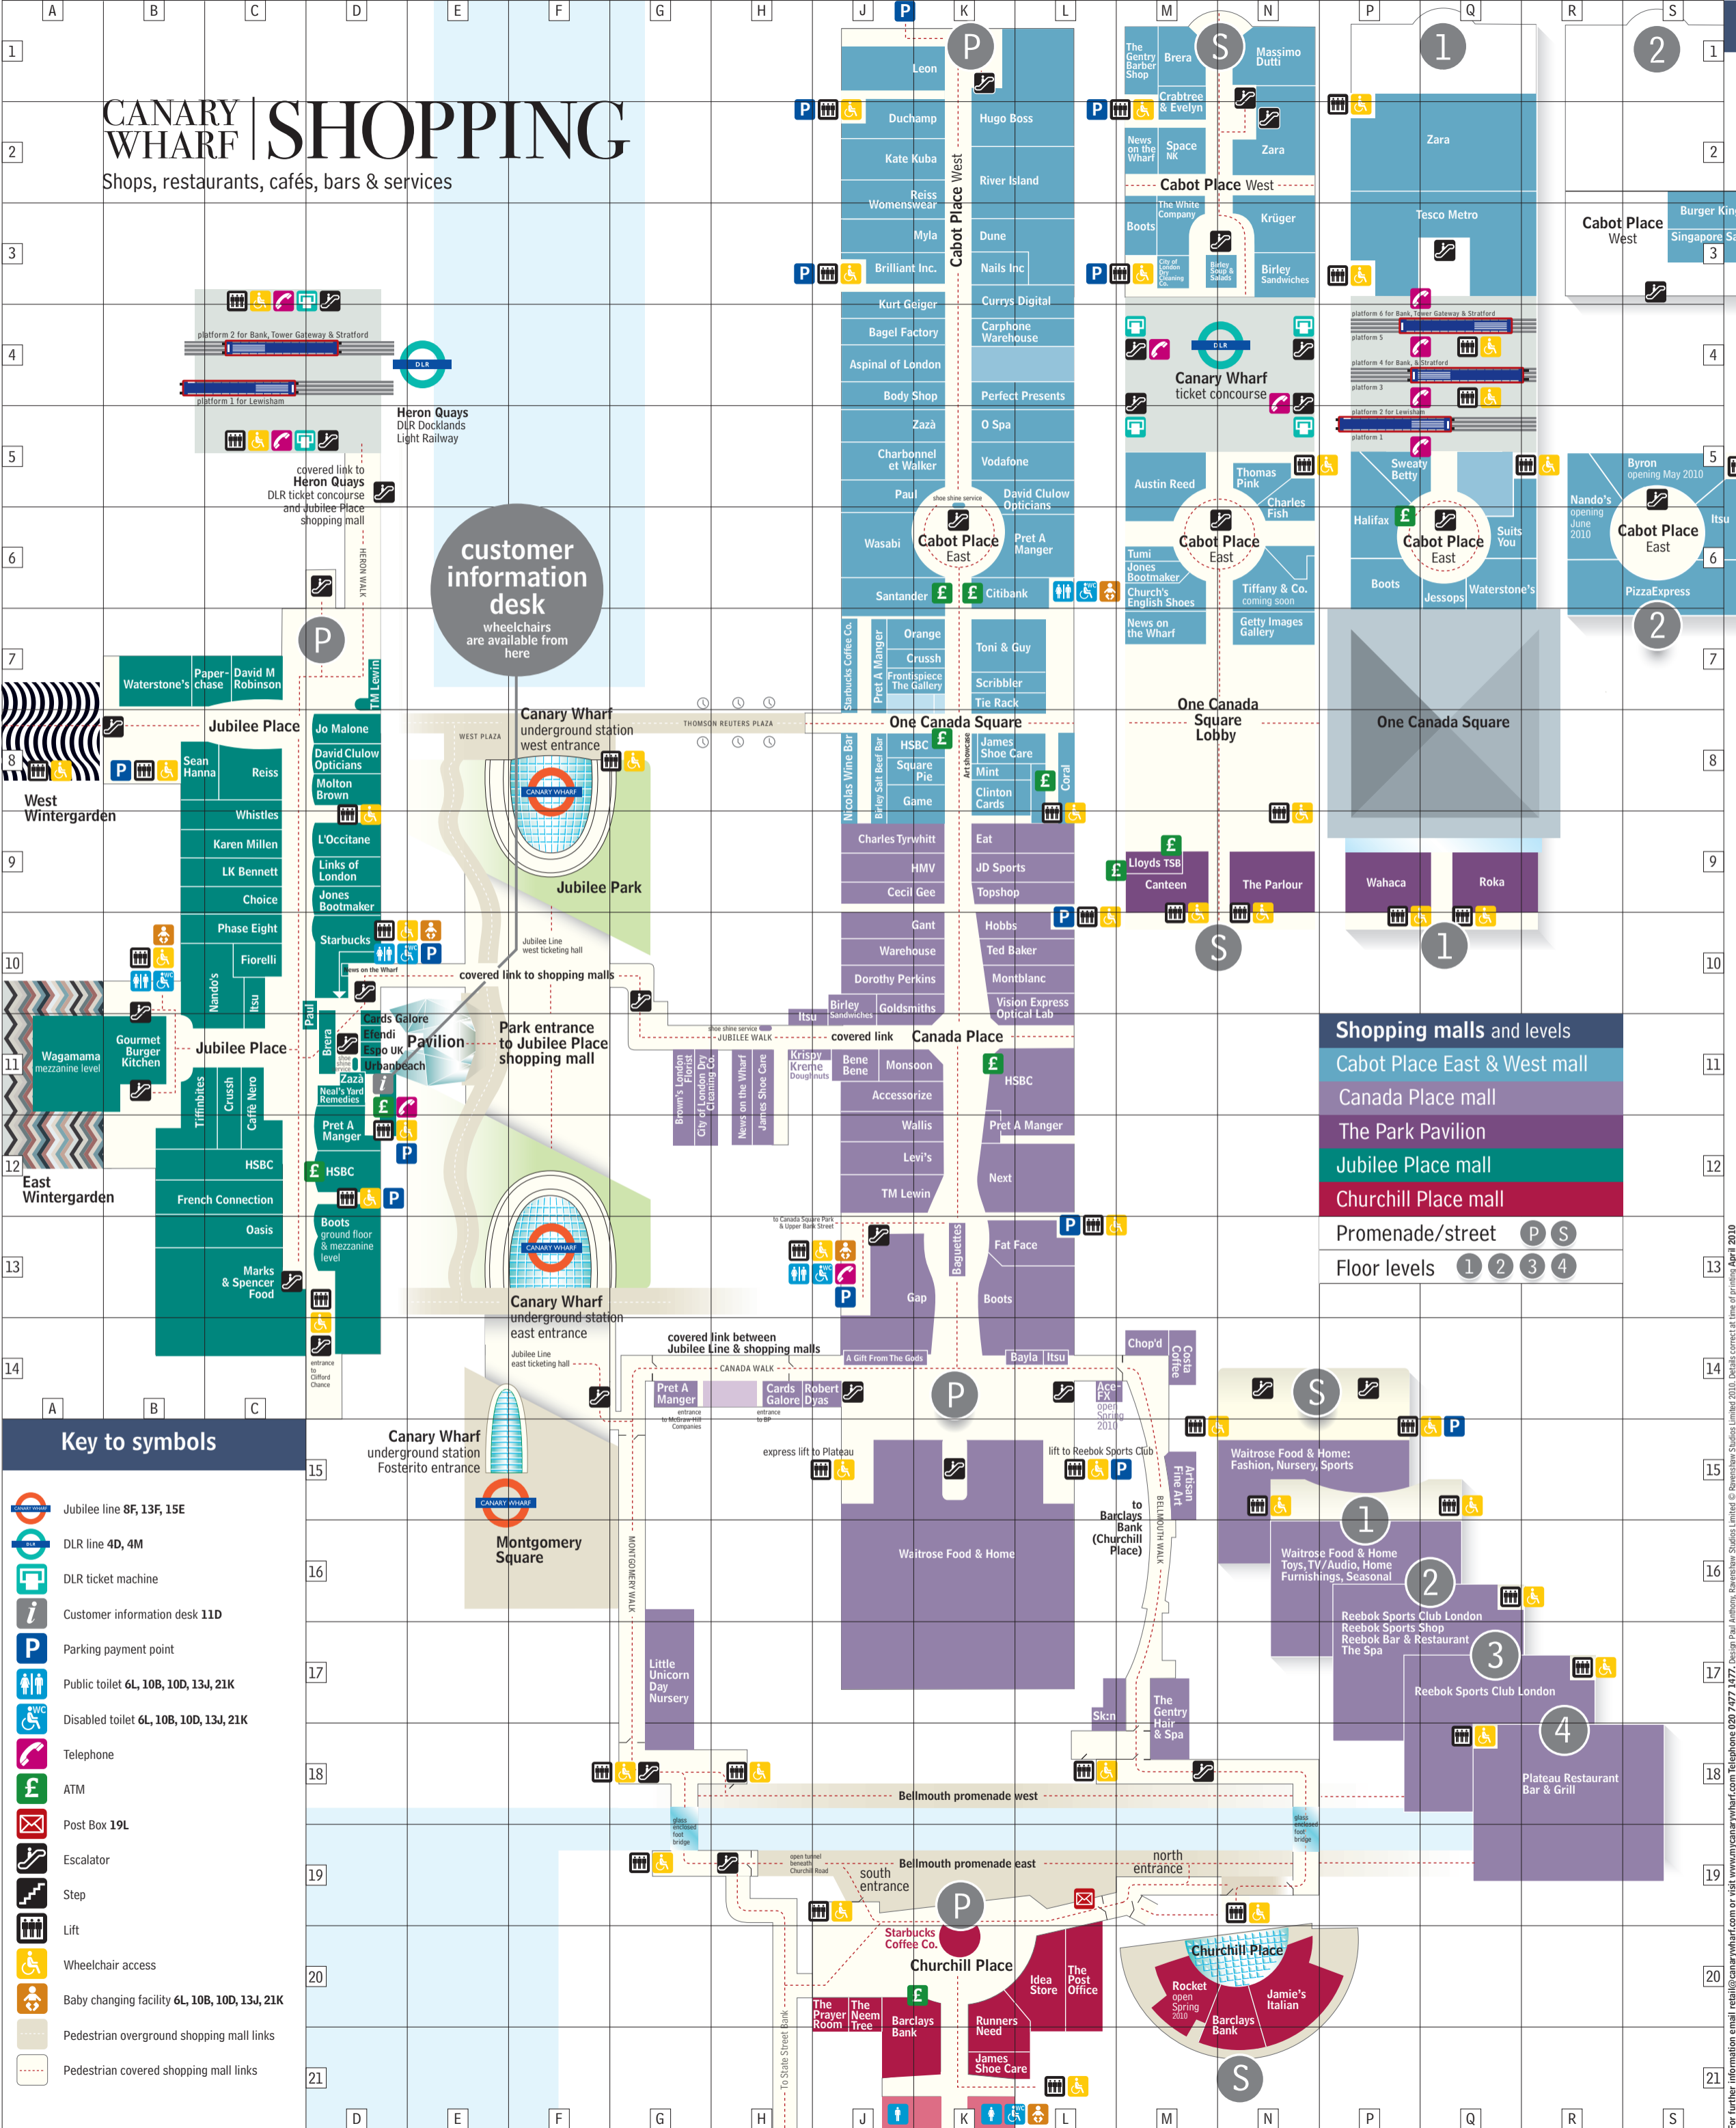

Key to symbols

- Jubilee line 8F, 13F, 15E
- DLR line 4D, 4M
- DLR ticket machine
- Customer information desk 11D
- Parking payment point
- Public toilet 6L, 10B, 10D, 13J, 21K
- Disabled toilet 6L, 10B, 10D, 13J, 21K
- Telephone
- ATM
- Post Box 19L
- Escalator
- Step
- Lift
- Wheelchair access
- Baby changing facility 6L, 10B, 10D, 13J, 21K
- Pedestrian overground shopping mall links
- Pedestrian covered shopping mall links